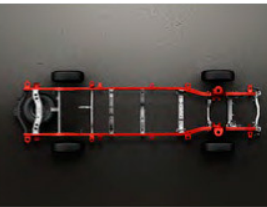

Largest brakes in its class. >

The NV Lineup features 4-wheel disc brakes with 14" front ventilated discs to provide maximum contact area for rapid heat dissipation, long-lasting durability and confident towing.