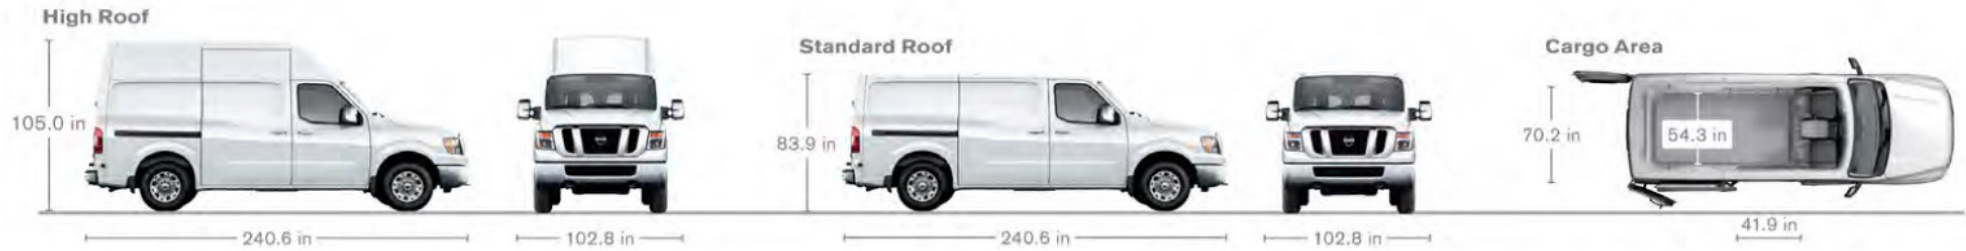

DIMENSIONS

SPECIFICATIONS

EXTERIOR DIMENSIONS - INCHES	STANDARD ROOF	HIGH ROOF
Wheelbase	146.1	146.1
Overall length	240.6	240.6
Overall width (without mirrors)	79.9	79.9
Overall width (with tow mirrors)	102.8	102.8
Overall height	83.9 (84.9 for 3500)	105.0 (106.0 for 3500)
Track width (front)	68.7	68.7
Track width (rear)	68.9	68.9
Sliding door width	41.9	41.9
Step-in height (front)	18.0 (18.7 for 3500)	18.0 (18.7 for 3500)
Step-in height (slide door)	19.4 (20.2 for 3500)	19.4 (20.2 for 3500)
Step-in height (rear)	19.8 (20.9 for 3500)	19.8 (20.9 for 3500)
Cargo area liftover height	28.5	28.5
Angle of approach (degrees)	17.5°	17.5°
Angle of departure (degrees)	17.4°	17.4°
Turning diameter (ft.)	45.2	45.2