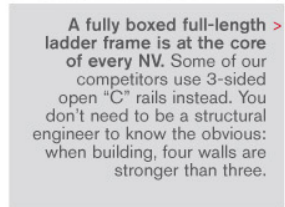

A fully boxed full-length ladder frame is at the core of every NV. Some of our competitors use 3-sided open "C" rails instead. You don't need to be a structural engineer to know the obvious: when building, four walls are stronger than three.